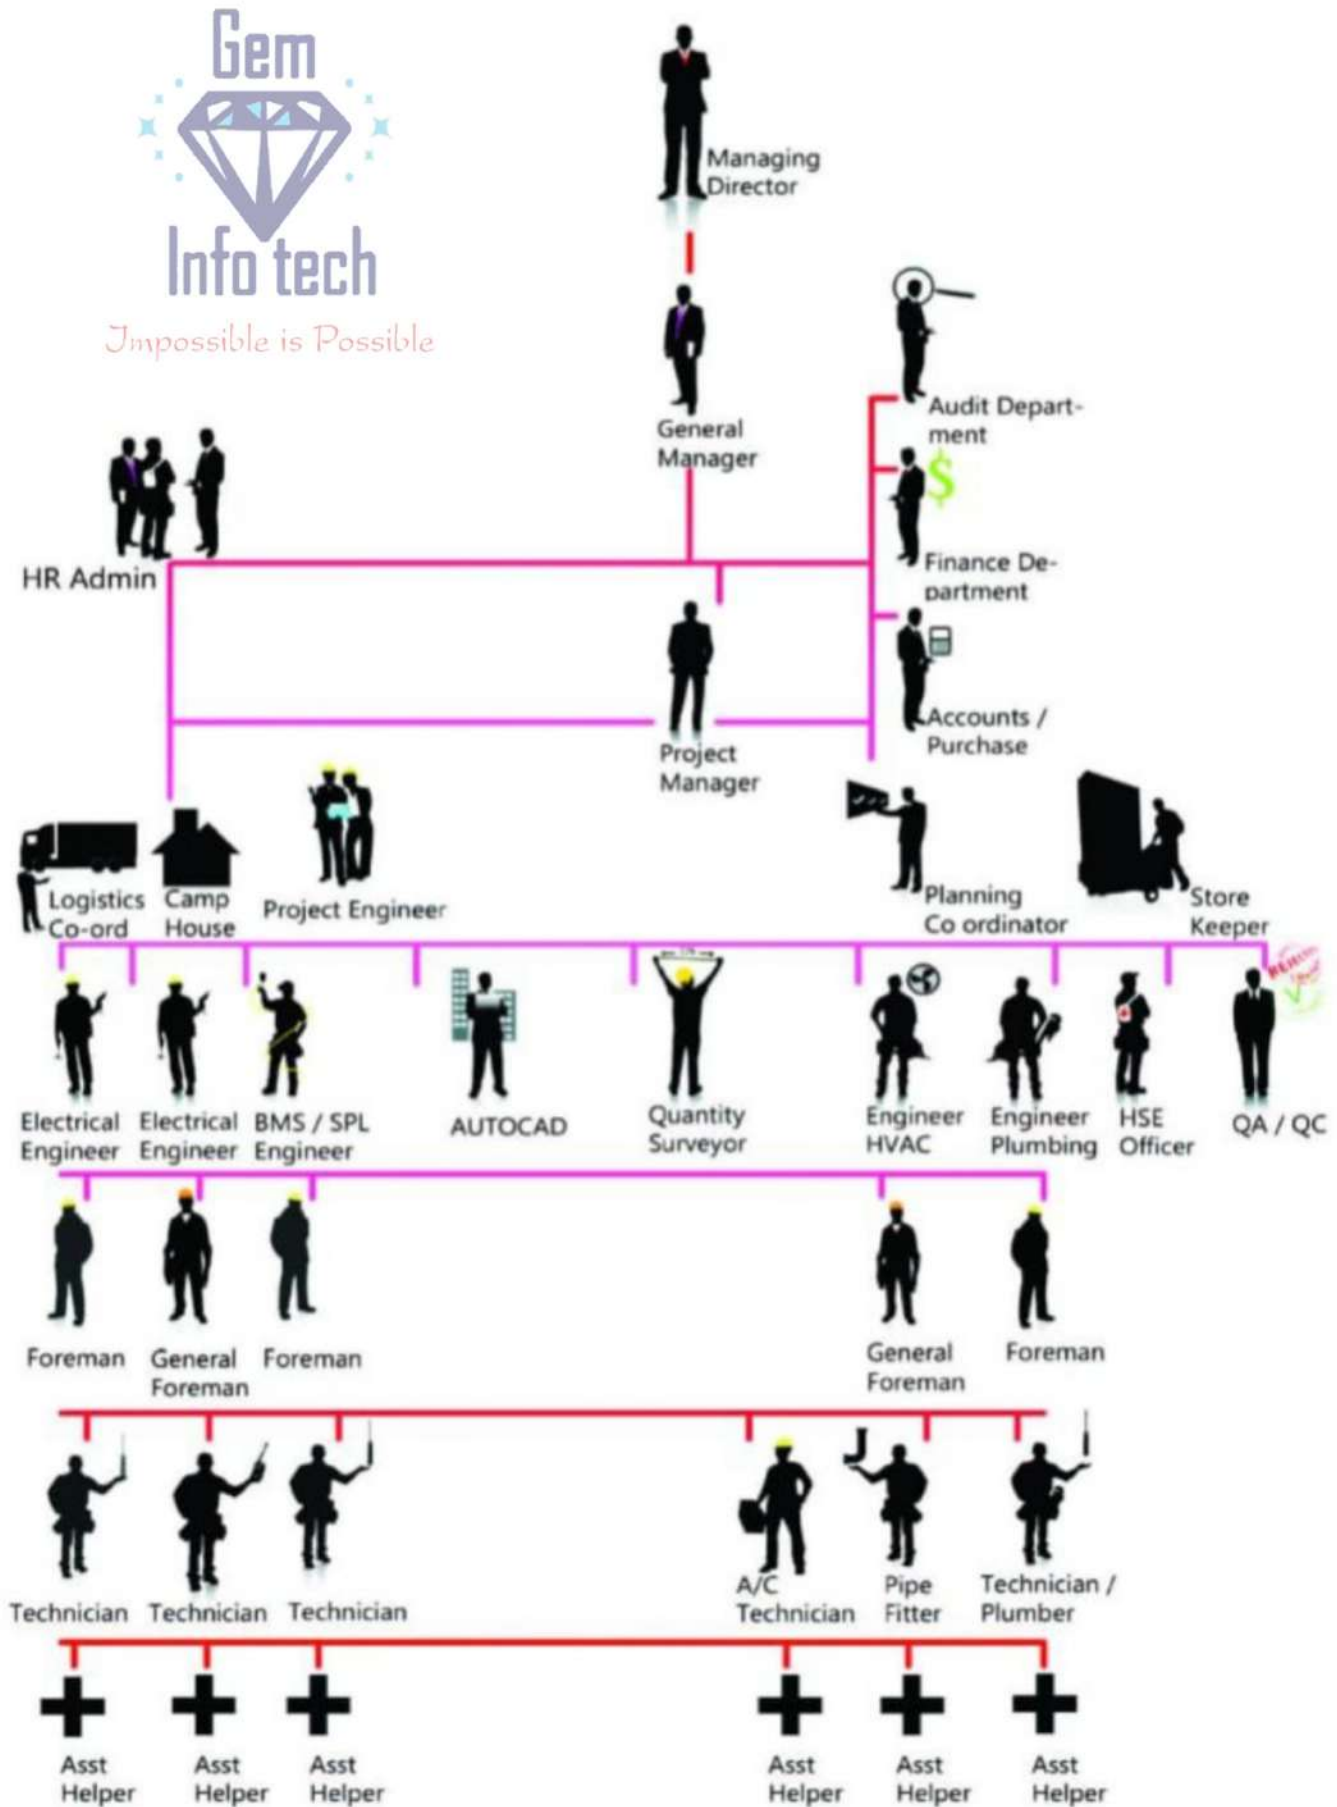

### **GEM areas of operations**

- ◆ IOT, Video Analytics (AI), Security Automation System - Access Control, CCTV, intrusion, Perimeter, etc.,
- ◆ Safety System - Fire Alarm System, Emergency evacuation, etc..
- ◆ Building Management System (BMS)
- ◆ Industrial Automations - PLC / SCADA
- ◆ MEP - HVAC, Ventilations, Fire Hydrant Fire Fighting, Sprinkler etc..
- ◆ Electrical works - HT, LT, Lighting. DG, UPS, Wiring, etc..
- ◆ Computers & Printer
- ◆ Plumbing works
- ◆ Home Automation
- ◆ Hotel & Hospital Automations
- ◆ Renewable Energy Solutions - AESP
- ◆ Design & Engineering Solutions for Automations & MEP
- ◆ Networking - DATA / Voice & Server Setup
- ◆ Interior Decoration - Corporate Office, IT Sectors & Residential
- ◆ Facility management Systems
- ◆ Safety Equipments & FMS
- ◆ Lift Elevator & Civil Renovation Work

## ORGANIZATION STRUCTURE

GEM is professional in its functioning with its proper work structure. the General Manager leads the organization and reports to the board of directors who are well experienced and provide strategic direction for the working of the company. For Organization Chart.